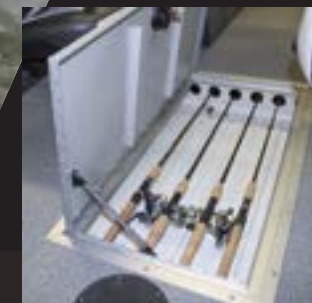

2000 PRO

SERIOUS BOATS FOR SERIOUS ANGLERS

A pro-style welded fishing boat made for serious anglers, the 2000 Pro features large, full-vinyl bow and casting platforms, lockable rod storage, aerated bow livewells and stern jump seats.

Length	Beam	Interior Depth	Transom Width	Transom Ht. (Engine)	Dry Weight (lbs.)	Maximum Persons	Maximum Capacity (lbs.)	Seats	Rod Storage (No. of)	Rod Storage (Length)	Rod Storage (Location)	Maximum HP	Fuel Capacity (Gal.)	Aluminum Gauge	Length on Trailer
19'6"	97"	31"	92"	25"	1500	8	1100	6 4 Fishing 2 Jump	6	7½'	In-Floor	175	37	.100"	21'6"