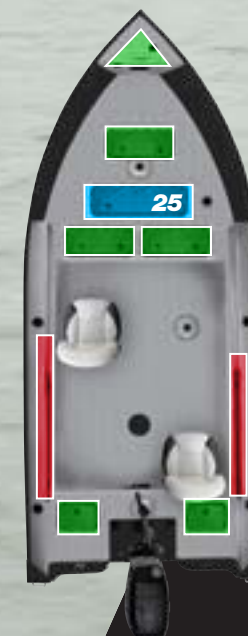

	Length	Beam	Interior Depth	Transom Width	Transom Ht. (Engine)	Dry Weight (lbs.)	Maximum Persons	Maximum Capacity (lbs.)	Seats	Rod Storage (No. of)	Rod Storage (Length)	Rod Storage (Location)	Maximum HP	Fuel Capacity (Gal.)	Aluminum Gauge	Length on Trailer
1600DC	16'6"	82"	24"	81"	20"	925	6	815	2	3	7½'	Side	90	13	.100"	20'6"
1600SC	16'6"	82"	24"	81"	20"	875	6	815	2	3	7½'	Side	90	13	.100"	20'6"

1600SKI ADVENTURE AWAITS

Versatile and family-friendly, the 1600 Ski features standard rear jump seats and bow cushions for satisfying days of fishing and skiing.

Length	Beam	Interior Depth	Transom Width	Transom Ht. (Engine)	Dry Weight (lbs.)	Maximum Persons	Maximum Capacity (lbs.)	Seats	Rod Storage (No. of)	Rod Storage (Length)	Rod Storage (Location)	Maximum HP	Fuel Capacity (Gal.)	Aluminum Gauge	Length on Trailer
16'6"	82"	24"	81"	20"	925	6	815	2	3	7½'	Side	90	13	.100"	20'6"

1682TL AFFORDABLE TILLERS

The Starweld 1682 TL is all about giving you room to fish, with secure rod storage and a 25-gallon aerated livewell to get your catch safely home. Upgrade with a power package for an even better value.

1674TL

VALUE COMES STANDARD

A spacious tiller, the 1674TL boasts a 25-gallon livewell and 7.5-foot side rod storage. Combine these features with our Torsion Beam Construction, and this is sure to be a boat you'll enjoy for years to come.