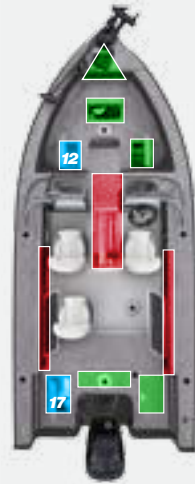

TO SEE MORE INFORMATION
ON OUR FINE STARWELD BOATS,
VISIT STARCRAFTSTARWELD.COM

PRO MODELS FEATURE RED GRAPHICS AND FULL VINYL FLOORS

2000PRO

1800PRO

2000

1900

1800

1700

1600 DC

1600PRO DC

1600PRO SC

1600 SC

1600 SKI

1682 TL

1674 TL

■ STORAGE ■ ROD STORAGE ■ LIVEWELL (CAPACITY)