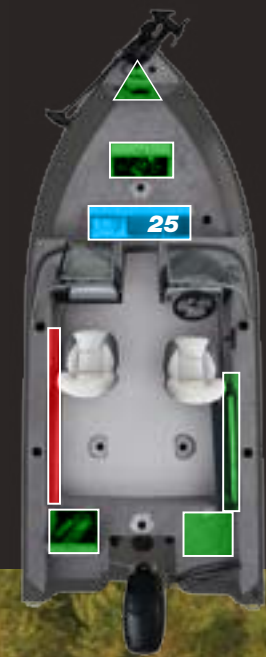

1600DC • 1600SC

Step up to the comfort of a Starweld 1600. These amazing values feature legendary Starcraft quality plus great features, including large casting platforms, rod storage and a 25-gallon bow aerated livewell.

	Length	Beam	Interior Depth	Transom Width	Transom Ht. (Engine)	Dry Weight (lbs.)	Maximum Persons	Maximum Capacity (lbs.)	Seats	Rod Storage (No. of)	Rod Storage (Length)	Rod Storage (Location)	Maximum HP	Fuel Capacity (Gal.)	Aluminum Gauge	Length on Trailer
1600DC	16'6"	82"	24"	81"	20"	925	6	815	2	3	7½'	Side	90	13	.100"	20'6"
1600SC	16'6"	82"	24"	81"	20"	875	6	815	2	3	7½'	Side	90	13	.100"	20'6"