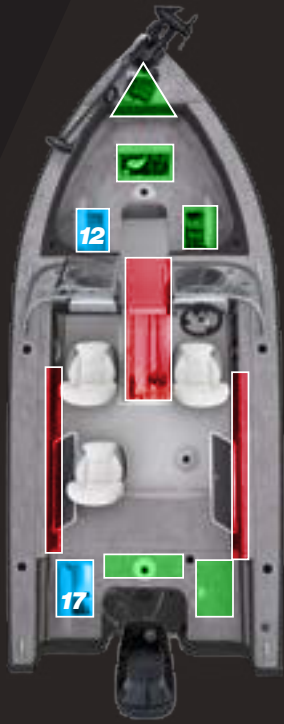

1900 BUILT TO LAST

Summers will never be the same. With a full vinyl cockpit, wraparound windshield and premium wood-free fishing seats, the 1900 is built to give you years of quality time at the lake.

Length	Beam	Interior Depth	Transom Width	Transom Ht. (Engine)	Dry Weight (lbs.)	Maximum Persons	Maximum Capacity (lbs.)	Seats	Rod Storage (No. of)	Rod Storage (Length)	Rod Storage (Location)	Maximum HP	Fuel Capacity (Gal.)	Aluminum Gauge	Length on Trailer
18'6"	94"	27"	92"	20"	1395	7	950	3	6	7½'	In-Floor	150	37	.100"	21'6"