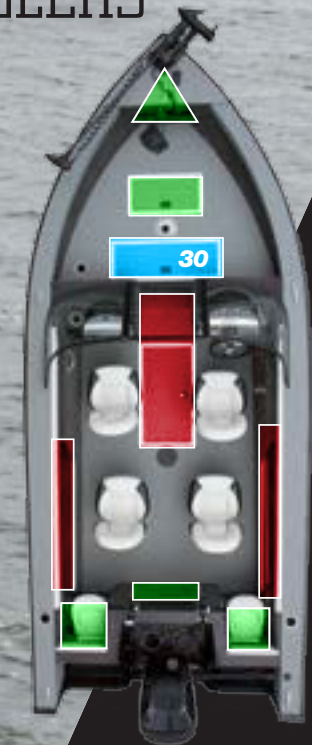

2000 PRO

SERIOUS BOATS FOR SERIOUS ANGLERS

A pro-style welded fishing boat made for serious anglers, the 2000 Pro features large, full-vinyl bow and casting platforms, lockable rod storage, aerated bow livewells and stern jump seats.

Length	Beam	Interior Depth	Transom Width	Transom Ht. (Engine)	Dry Weight (lbs.)	Maximum Persons	Maximum Capacity (lbs.)	Seats	Rod Storage (No. of)	Rod Storage (Length)	Rod Storage (Location)	Maximum HP	Fuel Capacity (Gal.)	Aluminum Gauge	Length on Trailer
19'6"	97"	31"	92"	25"	1500	8	1100	6 4 Fishing 2 Jump	6	7½'	In-Floor	175	37	.100"	21'6"