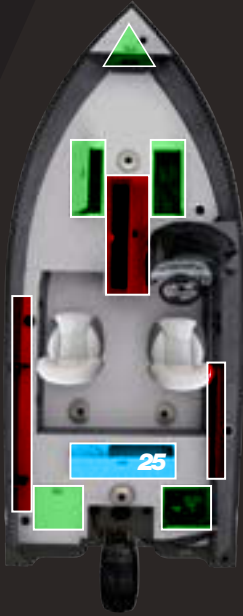

Length	Beam	Interior Depth	Transom Width	Transom Ht. (Engine)	Dry Weight (lbs.)	Maximum Persons	Maximum Capacity (lbs.)	Seats	Rod Storage (No. of)	Rod Storage (Length)	Rod Storage (Location)	Maximum HP	Fuel Capacity (Gal.)	Aluminum Gauge	Length on Trailer
17'6"	90"	27"	90"	25"	1165	6	850	5 <small>3 fishing 2 jump</small>	6	7½'	In-Floor	150	27	.100"	21'6"

1600DC PRO REMARKABLE SPACE

Compact and efficient, the 1600DC Pro has ample storage space for your gear, plus large full-vinyl bow and stern casting platforms and a 25-gallon aerated stern livewell.

Length	Beam	Interior Depth	Transom Width	Transom Ht. (Engine)	Dry Weight (lbs.)	Maximum Persons	Maximum Capacity (lbs.)	Seats	Rod Storage (No. of)	Rod Storage (Length)	Rod Storage (Location)	Maximum HP	Fuel Capacity (Gal.)	Aluminum Gauge	Length on Trailer
16'6"	82"	25"	81"	20"	925	6	815	2	6	6½'	Center	90	13	.100"	18'4"

1600SC PRO COMPACT LAYOUT

This easy to tow and surprisingly spacious fishing pro comes with movable pedestal-mount fishing seats, durable, easy-to-clean vinyl flooring and secure rod storage. It's the no-fuss approach to a relaxing day on the water.