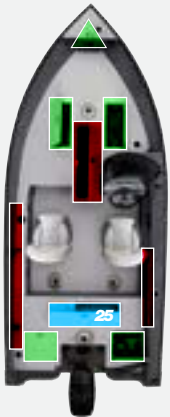

TO SEE MORE INFORMATION
ON OUR FINE STARWELD BOATS,
VISIT STARCRAFTSTARWELD.COM

PRO MODELS FEATURE RED GRAPHICS AND FULL VINYL FLOORS

2000PRO

1800PRO

2000

1900

1800

1700

1600 DC

1600PRO DC

1600PRO SC

1600 SC

1600 SKI

1682 TL

1674 TL

■ STORAGE ■ ROD STORAGE ■ LIVEWELL (CAPACITY)