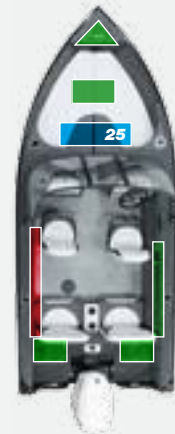

TO SEE MORE INFORMATION
ON OUR FINE STARWELD BOATS,
VISIT STARCRAFTSTARWELD.COM

PRO MODELS FEATURE RED GRAPHICS AND FULL VINYL FLOORS

2000PRO

1800PRO

2000

1900

1800

1700

1600 DC

1600PRO DC

1600PRO SC

1600 SC

1600 SKI

1682 TL

1674 TL

■ STORAGE ■ ROD STORAGE ■ LIVEWELL (CAPACITY)