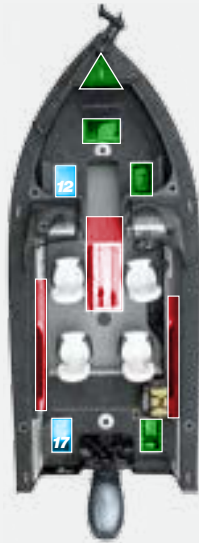

TO SEE MORE INFORMATION
ON OUR FINE STARWELD BOATS,
VISIT STARCRAFTSTARWELD.COM

PRO MODELS FEATURE RED GRAPHICS AND FULL VINYL FLOORS

2000PRO

1800PRO

2000

1900

1800

1700

1600 DC

1600PRO DC

1600PRO SC

1600 SC

1600 SKI

1682 TL

1674 TL

■ STORAGE ■ ROD STORAGE ■ LIVEWELL (CAPACITY)