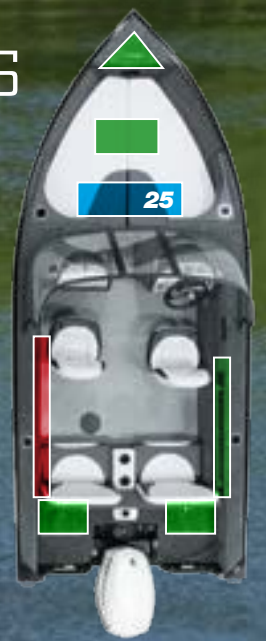

Length	Beam	Interior Depth	Transom Width	Transom Ht. (Engine)	Dry Weight (lbs.)	Maximum Persons	Maximum Capacity (lbs.)	Seats	Rod Storage (No. of)	Rod Storage (Length)	Rod Storage (Location)	Maximum HP	Fuel Capacity (Gal.)	Aluminum Gauge	Length on Trailer
16'6"	90"	27"	90"	20"	1075	6	765	2	3	7½'	Side	115	27	.100"	21'6"

1600DC • 1600SC

Step up to the comfort of a Starweld 1600. These amazing values feature legendary Starcraft quality plus great features, including large casting platforms, rod storage and a 25-gallon bow aerated livewell.

	Length	Beam	Interior Depth	Transom Width	Transom Ht. (Engine)	Dry Weight (lbs.)	Maximum Persons	Maximum Capacity (lbs.)	Seats	Rod Storage (No. of)	Rod Storage (Length)	Rod Storage (Location)	Maximum HP	Fuel Capacity (Gal.)	Aluminum Gauge	Length on Trailer
1600DC	16'6"	82"	24"	81"	20"	925	6	815	2	3	7½'	Side	90	13	.100"	20'6"
1600SC	16'6"	82"	24"	81"	20"	875	6	815	2	3	7½'	Side	90	13	.100"	20'6"

1682TL AFFORDABLE TILLERS

The Starweld 1682 TL is all about giving you room to fish, with secure rod storage and a 25-gallon aerated livewell to get your catch safely home. Upgrade with a power package for an even better value.