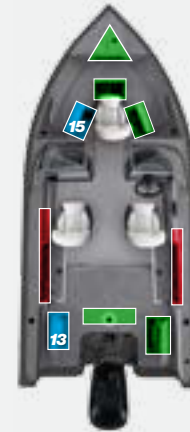

TO SEE MORE INFORMATION
ON OUR FINE STARWELD BOATS,
VISIT STARCRAFTSTARWELD.COM

PRO MODELS FEATURE RED GRAPHICS AND FULL VINYL FLOORS

2000PRO

1800PRO

2000

1900

1800

1700

1600 DC

1600PRO DC

1600PRO SC

1600 SC

1600 SKI

1682 TL

1674 TL

■ STORAGE ■ ROD STORAGE ■ LIVEWELL (CAPACITY)