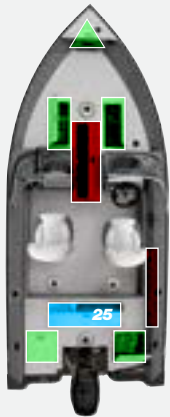

TO SEE MORE INFORMATION
ON OUR FINE STARWELD BOATS,
VISIT STARCRAFTSTARWELD.COM

PRO MODELS FEATURE RED GRAPHICS AND FULL VINYL FLOORS

2000PRO

1800PRO

2000

1900

1800

1700

1600 DC

1600PRO DC

1600PRO SC

1600 SC

1600 SKI

1682 TL

1674 TL

■ STORAGE ■ ROD STORAGE ■ LIVEWELL (CAPACITY)