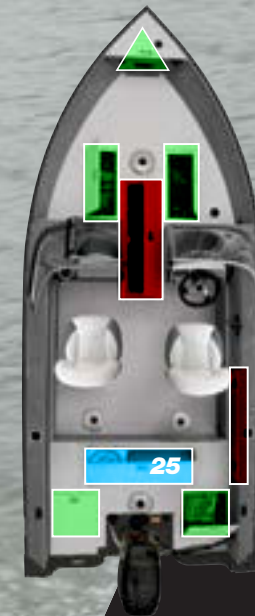

Length	Beam	Interior Depth	Transom Width	Transom Ht. (Engine)	Dry Weight (lbs.)	Maximum Persons	Maximum Capacity (lbs.)	Seats	Rod Storage (No. of)	Rod Storage (Length)	Rod Storage (Location)	Maximum HP	Fuel Capacity (Gal.)	Aluminum Gauge	Length on Trailer
19'6"	97"	31"	92"	25"	1500	8	1100	6 <small>4 Fishing 2 Jump</small>	6	7½'	In-Floor	175	37	.100"	21'6"

1800 PRO

MAXIMIZE YOUR FISHING EXPERIENCE

Designed to help you get the most from your fishing at a great value, the 1800 Pro is outfitted with everything you need for an intense day of fishing – and you can always elevate your experience with the Power Package or All Weather Package.

Length	Beam	Interior Depth	Transom Width	Transom Ht. (Engine)	Dry Weight (lbs.)	Maximum Persons	Maximum Capacity (lbs.)	Seats	Rod Storage (No. of)	Rod Storage (Length)	Rod Storage (Location)	Maximum HP	Fuel Capacity (Gal.)	Aluminum Gauge	Length on Trailer
17'6"	90"	27"	90"	25"	1165	6	850	5 <small>3 fishing 2 jump</small>	6	7½'	In-Floor	150	27	.100"	21'6"

1600DC PRO REMARKABLE SPACE

Compact and efficient, the 1600DC Pro has ample storage space for your gear, plus large full-vinyl bow and stern casting platforms and a 25-gallon aerated stern livewell.

Length	Beam	Interior Depth	Transom Width	Transom Ht. (Engine)	Dry Weight (lbs.)	Maximum Persons	Maximum Capacity (lbs.)	Seats	Rod Storage (No. of)	Rod Storage (Length)	Rod Storage (Location)	Maximum HP	Fuel Capacity (Gal.)	Aluminum Gauge	Length on Trailer
16'6"	82"	25"	81"	20"	925	6	815	2	6	6½'	Center	90	13	.100"	18'4"