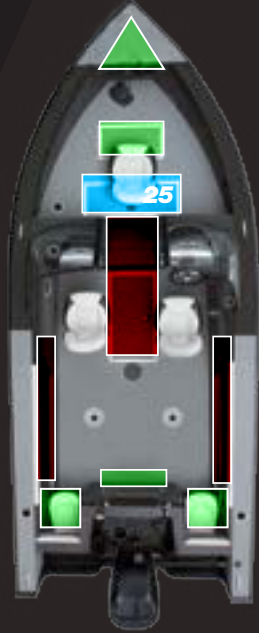

1800 PRO

MAXIMIZE YOUR FISHING EXPERIENCE

Designed to help you get the most from your fishing at a great value, the 1800 Pro is outfitted with everything you need for an intense day of fishing – and you can always elevate your experience with the Power Package or All Weather Package.