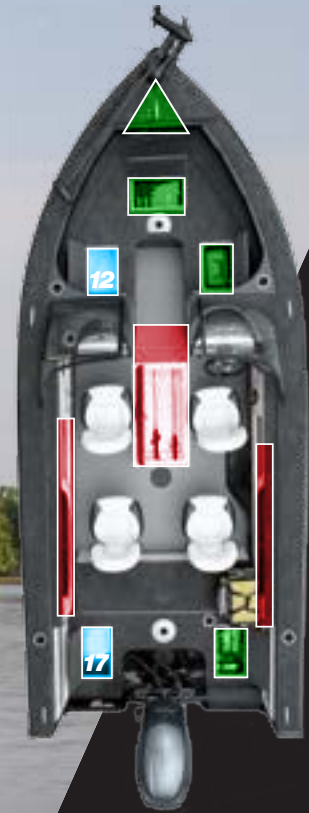

1674TL

REEL

STANDARD FEATURES

- All-welded construction with lifetime warranty
- Heavy .100 gauge one-piece hull
- Automotive-inspired consoles with speedometer, tachometer, voltmeter and fuel gauge
- Large bow casting platforms
- Stern flip-up bench seat (2000, 1900, 1800, 1700)
- Premium wood-free fishing seats
- 25-gallon aerated livewell with bait bucket (1600 DC, 1600 SC, 1682 TL, 1674 TL)
- 12-gallon aerated bow livewell and 17-gallon stern livewell (1900)
- 15-gallon aerated bow livewell and 13-gallon stern livewell (1800, 1700)
- AM/FM stereo with J-port (N/A on 1600 DC, 1600 SC and TL models)
- Hydraulic steering (2000, 1900)
- 24-volt wiring (2000, 1900)

POPULAR OPTIONS

- Trolling motor
- Hydraulic steering
- Sonar unit
- Depth gauge
- 2-bank battery charger
- Swim platform (NA on TL models)
- Ski tow (NA on 1600 DC, 1600 SC, and TL models)
- Snap-in carpet (NA on TL models)
- Additional bass seat
- Snap-on mooring cover
- Bimini top with visor (NA on TL models)
- Bimini top with visor side curtains (NA on 1600 SC and TL models)
- Side curtains (NA on 1600 SC and TL models)
- Aft curtains (NA on 1600 SC and TL models)
- Walk-thru curtains (NA on 1600 SC and TL models)
- Bow cover (NA on 1600 SC and TL models)

POWER PACKAGE

Trolling motor
Sonar unit
Quick Disconnect

IN THE BEST DEAL.

2000 IMPRESSIVE AMENITIES, GREAT VALUE

Settle in with the grandkids or a couple buddies for a long, quiet day on the water. A stern flip-up bench seat, lockable rod storage, and 17-gallon stern and 12-gallon bow aerated livewells will keep you busy for hours.

Length	Beam	Interior Depth	Transom Width	Transom Ht. (Engine)	Dry Weight (lbs.)	Maximum Persons	Maximum Capacity (lbs.)	Seats	Rod Storage (No. of)	Rod Storage (Length)	Rod Storage (Location)	Maximum HP	Fuel Capacity (Gal.)	Aluminum Gauge	Length on Trailer
19'6"	97"	31"	92"	25"	1500	8	1100	4	6	7½'	In-Floor	175	37	.100"	21'6"