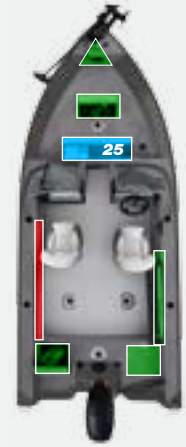

TO SEE MORE INFORMATION
ON OUR FINE STARWELD BOATS,
VISIT STARCRAFTSTARWELD.COM

PRO MODELS FEATURE RED GRAPHICS AND FULL VINYL FLOORS

2000PRO

1800PRO

2000

1900

1800

1700

1600 DC

1600PRO DC

1600PRO SC

1600 SC

1600 SKI

1682 TL

1674 TL

■ STORAGE ■ ROD STORAGE ■ LIVEWELL (CAPACITY)