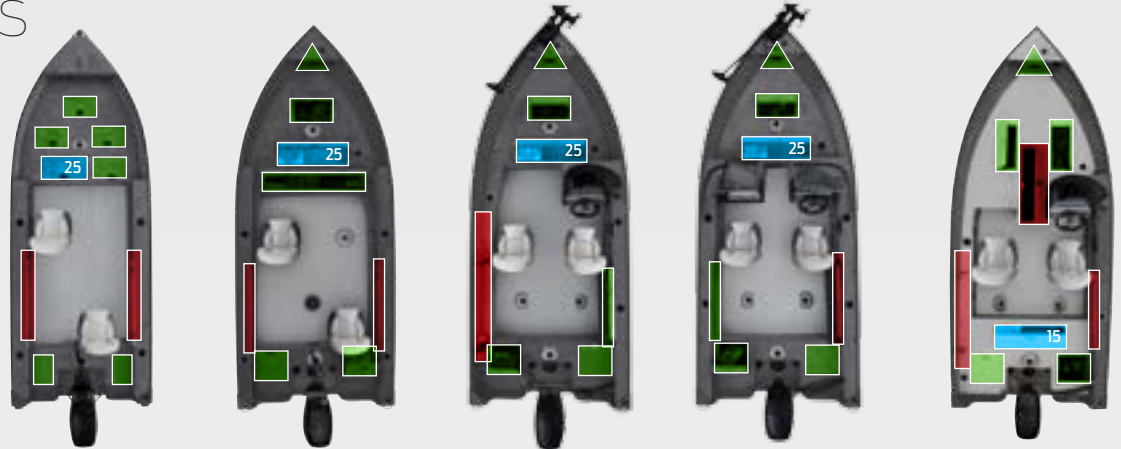

2013 SPECIFICATIONS

ROD STORAGE   STORAGE   LIVEWELL (CAPACITY)

	1674 TL	1682 TL	1600 SC	1600 DC	1600 PRO SC
Length	16'4"	16'6"	16'6"	16'6"	16'6"
Beam	73"	82"	82"	82"	82"
Interior Depth	20"	24"	24"	24"	25"
Transom Width	70"	81"	81"	81"	81"
Transom Height	20"	20"	20"	20"	20"
Dry Weight (Lbs.)	655	865	865	925	865
Maximum Persons	6	5	5	5	6
Maximum Cap. (Lbs.)	1,215	1,475	1,475	1,475	1,475
Seats	2	2	2	2	2
Maximum H.P.	50	60	75	75	75
Fuel Capacity (Gal.)	NA	13	13	13	13
Aluminum Gauge	.100"	.100"	.100"	.100"	.100"
Length on Trailer	20'6"	20'6"	20'6"	20'6"	18'4"
Scan the code to learn more about each Starweld model