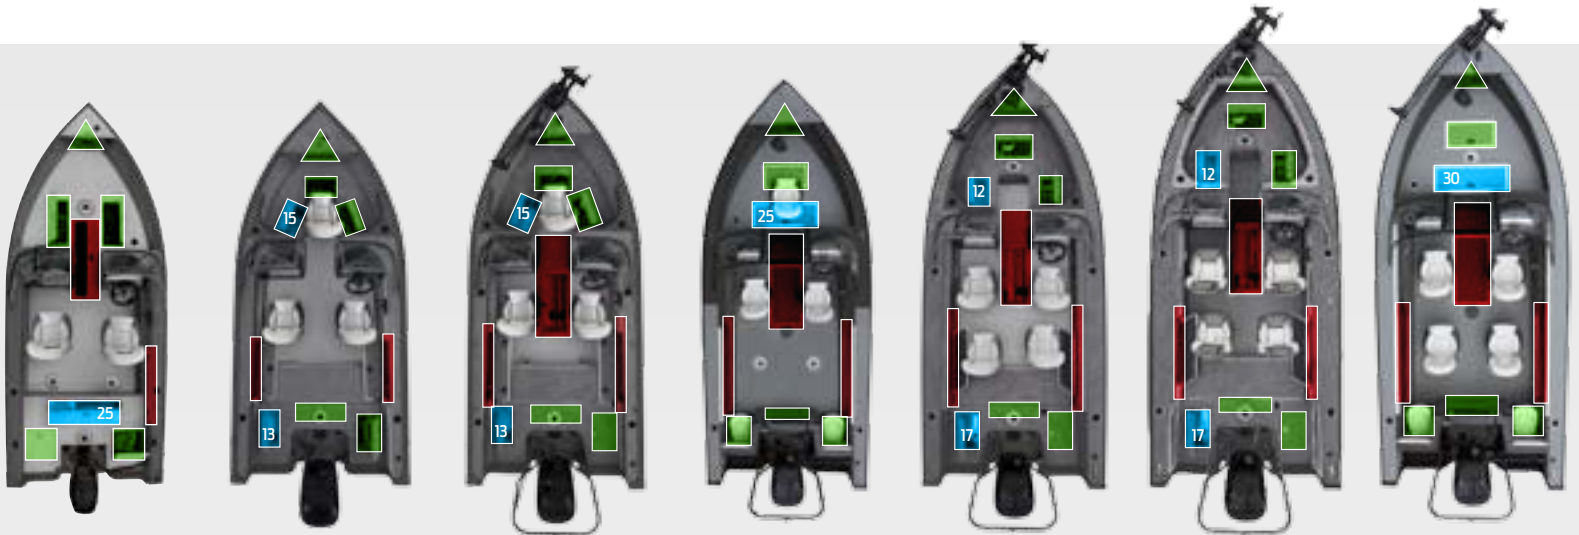

SONAR UNIT

HYDRAULIC TILT STEERING

SKI TOW

POPULAR OPTIONS

- Trolling motor
- Hydraulic tilt steering (1800 Pro DC, 1800 DC)
- Sonar unit
- Depth gauge
- 2-bank battery charger
- Swim platform (NA on TL models)
- Ski tow
- Snap-in carpet
- Additional fishing seat
- Snap-on mooring cover
- Fisherman's top with visor (NA on TL models)
- Fisherman's top with side curtains (NA on TL models)
- Side curtains
- Aft curtains (NA on TL models)
- Walk-thru curtains (NA on TL models)
- Bow cover (NA on TL models)

1600PRODC	1700DC	1800DC	1800PRODC	1900DC	2000DC	2000PRODC
16'6"	16'6"	17'6"	17'6"	18'6"	19'6"	19'6"
82"	90"	90"	90"	94"	97"	97"
25"	27"	27"	27"	27"	31"	31"
81"	90"	90"	90"	92"	92"	92"
20"	20"	20"	25"	20"	25"	25"
995	1,075	1,175	1,175	1,390	1,500	1,500
6	6	6	6	7	8	8
1,475	1,410	1,625	1,625	1,700	1,950	1,950
2	2	2	5 (3 fishing, 2 jump)	3	4	6 (4 fishing, 2 jump)
75	115	150	150	150	175	175
13	27	27	27	37	37	37
.100"	.100"	.100"	.100"	.100"	.100"	.100"
18'4"	21'6"	21'6"	21'6"	21'6"	21'6"	21'6"