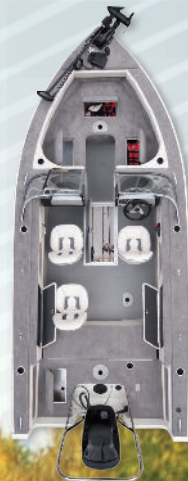

**DIVIDED, AERATED LIVEWELL WITH BAIT WELL**  
Count on Starweld for a top-quality aerated livewell to help you get your catch safely home.

**CONVERTIBLE FISHING DECK**  
The large stern casting deck flips up to provide comfortable seating, giving you the versatility to quickly convert from fishing to cruising and water sports.

**FACTORY INSTALLED OPTIONS**  
Select Starweld models offer a wide range of factory-installed options, including a trolling motor, ski tow, fishing graph and full canvas enclosure.

1674 TL

1600 SC

1600 DC

1700

1800

1900

Some models shown with optional equipment, including trolling motor, graph and ski tow. See dealer for complete list of options. 1682 TL not pictured.

STARWELD 1900

LEARN MORE AT [WWW.STARCRAFTSTARWELD.COM](http://WWW.STARCRAFTSTARWELD.COM)