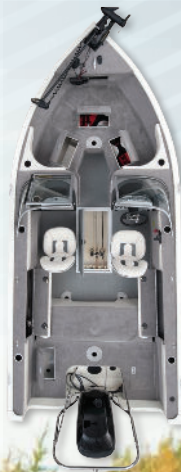

**DIVIDED, AERATED LIVEWELL WITH BAIT WELL**  
Count on Starweld for a top-quality aerated livewell to help you get your catch safely home.

**CONVERTIBLE FISHING DECK**  
The large stern casting deck flips up to provide comfortable seating, giving you the versatility to quickly convert from fishing to cruising and water sports.

**FACTORY INSTALLED OPTIONS**  
Select Starweld models offer a wide range of factory-installed options, including a trolling motor, ski tow, fishing graph and full canvas enclosure.

1674 TL

1600 SC

1600 DC

1700

1800

1900

Some models shown with optional equipment, including trolling motor, graph and ski tow. See dealer for complete list of options. 1682 TL not pictured.

STARWELD 1900

LEARN MORE AT [WWW.STARCRAFTSTARWELD.COM](http://WWW.STARCRAFTSTARWELD.COM)