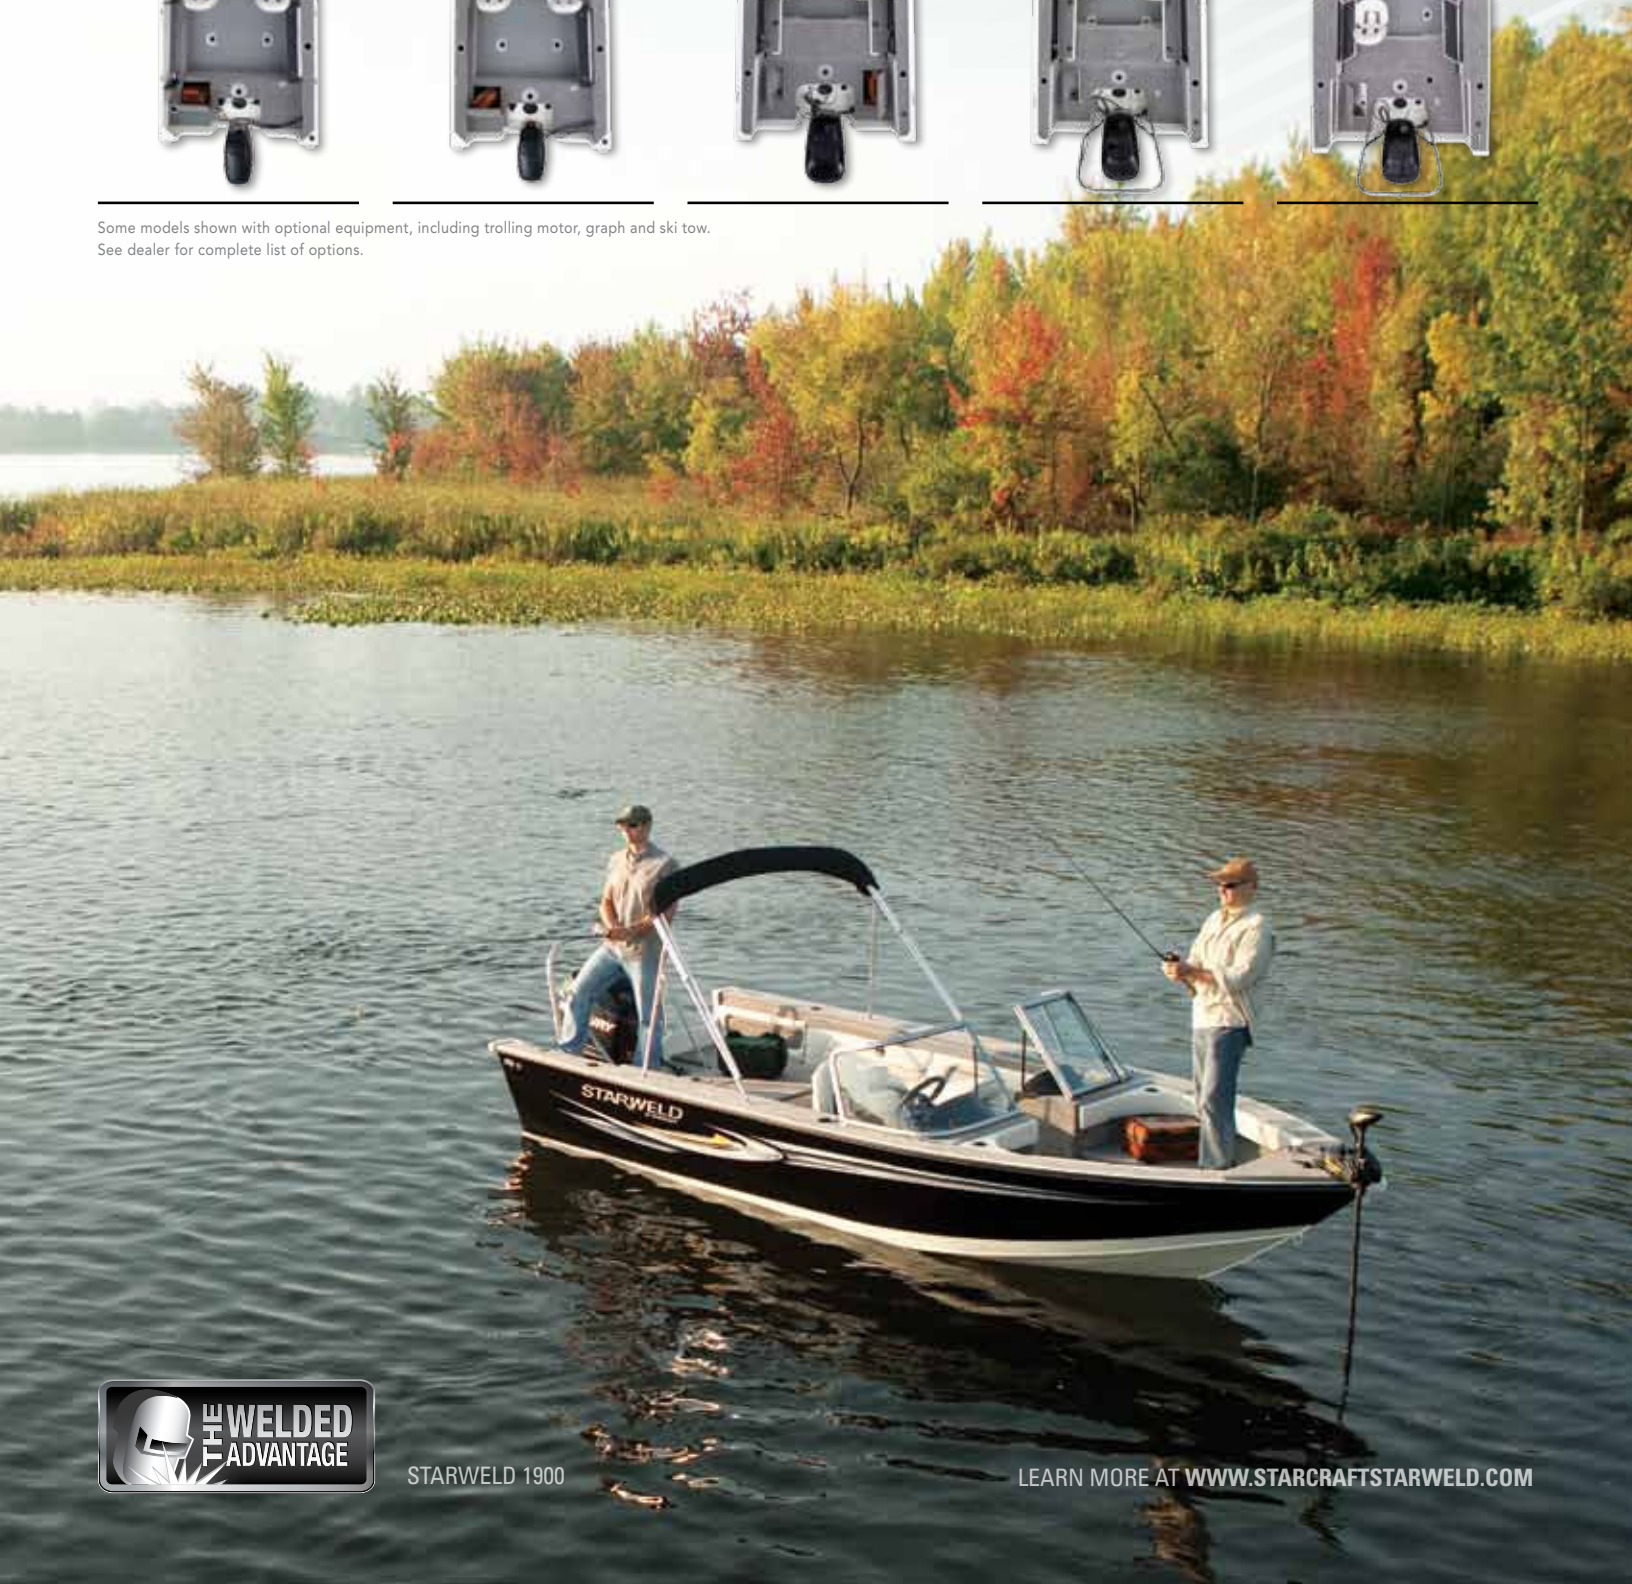

Some models shown with optional equipment, including trolling motor, graph and ski tow.
See dealer for complete list of options.